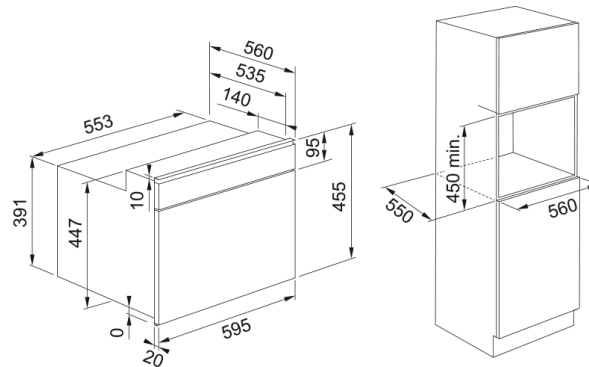

Maris Combi Oven | 131.0606.104

Technical Data

Product Information

Color	Inox
Type	Combi microwave
Opening mode	HANDLE

Dimensions

Width: front to back	595.0
Height Overall	455.0
Depth Overall	560.0

Energy specifications

UI type	Electronic
Cavity capacity	40.0
Finish door	GLASS / SS
Display color	White
Number of knobs	2.0